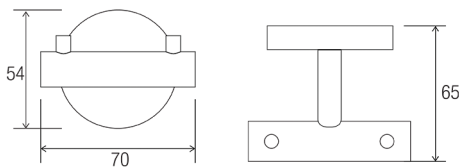

**DIMENSIONS**

**ROBE HOOK**

**Product Code - Finish**

- BA 415 C - Chrome

**Features**

- Brass construction
- Chrome plated finish
- Stainless steel fixings supplied

**Compliance**

- Not required for sale