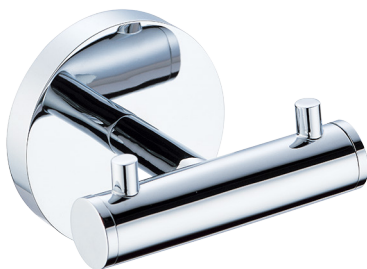

INDICATIVE IMAGE

CON-SERV CORPORATION AUSTRALIA PTY. LTD.

17 Glentanna Street, Kedron · Qld. 4031 Australia

Phone: +61 (0)7 3630 5744 · Fax: +61 (0)7 3630 5755 · Email: mail@con-serv.com.au · www.con-serv.com.au